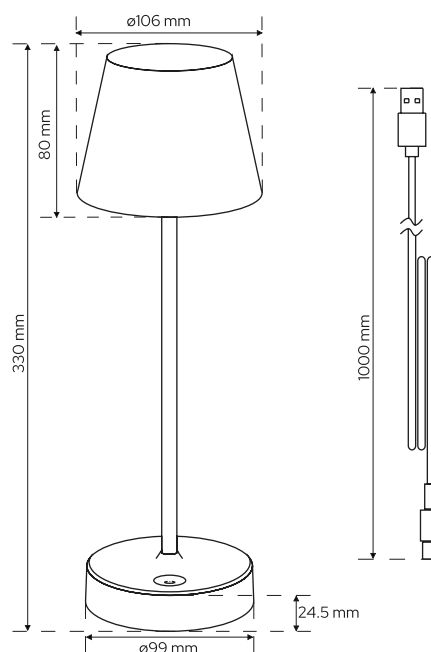

NELI LED GRAY 2,7W WW

Desk lamp NELI LED GRAY 2,7W WW

SPECIFICATIONS

Source type:	LED
Application:	indoor / outdoor
Installation:	base
Colour:	gray
Type of finish:	matt
Material:	PC, iron
Dimensions [mm]:	
-base width:	ø99mm
-base height:	24,5mm
-shade diameter:	ø106mm
-shade height:	82mm
-overall height:	330mm
-charging cable length:	1000mm
Accessories:	charging cable
Adjustable:	no
Shutter:	milky
Switch:	touch switch
Dimmable:	stepless dim

TECHNICAL DATA

IP:	IP54
Protection class:	III
Power in the on-mode P _{on} [W]:	2,7W
Standby power P _{sb} /P _{net} [W]:	-
Rated voltage [V]:	DC 5V / 1A
Color of the light:	warm white
Light color change:	no
Color temperature [K]:	2700K
Color rendering index CRI:	95
Total luminous flux [lm]:	200lm
Useful luminous flux [lm]:	135lm
Measurement of the luminous flux in:	narrow cone (90 °)
Light distribution angle [°]:	100°
Rated life [h]:	20000h
Number of cycles on/off:	20000
On-mode energy consumption [kWh/1000h]:	2.7kWh/1000h
Mercury content:	no
Environmental conditions [°C]:	-20...35°C
The minimum distance from the illuminated object [m]:	0,5m

BATTERY DATA

Power supply:	Li-Ion Battery
Battery capacity [V, mAh]:	3.7V/2200mAh
Service time [h]:	7-9h
Charging time [h]:	3-6h
charging dock:	USB type C
charger parameters:	DC 5V / 1A

LOGISTIC DATA

Collective packaging [pcs.]	10pcs.
Weight [g]	550g
Weight with packaging [g]	660g