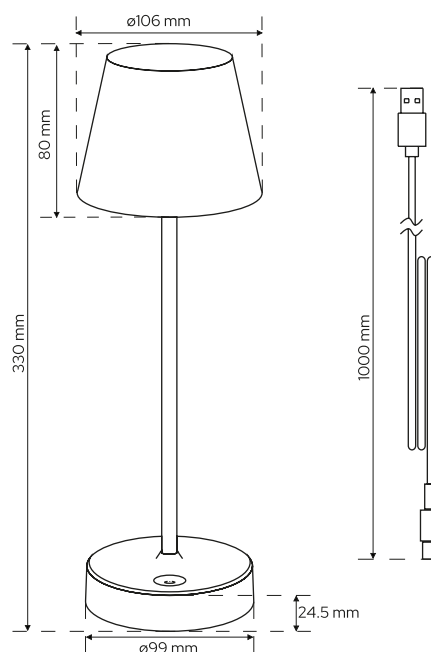

NELI LED BLACK 2,7W WW

Desk Lamp NELI LED BLACK 2,7W WW

SPECIFICATIONS

Source type:	LED
Application:	indoor / outdoor
Installation:	base
Colour:	black
Type of finish:	matt
Material:	PC, iron
Dimensions [mm]:	
-base width:	ø99mm
-base height:	24,5mm
-shade diameter:	ø106mm
-shade height:	82mm
-overall height:	330mm
-charging cable length:	1000mm
Accessories:	charging cable
Adjustable:	no
Shutter:	milky
Switch:	touch switch
Dimmable:	stepless dim

TECHNICAL DATA

IP:	IP54
Protection class:	III
Power in the on-mode P_{on} [W]:	2,7W
Standby power P_{sb}/P_{net} [W]:	-
Rated voltage [V]:	DC 5V / 1A
Color of the light:	warm white
Light color change:	no
Color temperature [K]:	2700K
Color rendering index CRI:	95
Total luminous flux [lm]:	200lm
Useful luminous flux [lm]:	135lm
Measurement of the luminous flux in:	narrow cone (90 °)
Light distribution angle [°]:	100°
Rated life [h]:	20000h
Number of cycles on/off:	20000
On-mode energy consumption [kWh/1000h]:	2.7kWh/1000h
Mercury content:	no
Environmental conditions [°C]:	-20...35°C
The minimum distance from the illuminated object [m]:	0,5m

BATTERY DATA

Power supply:	Li-Ion Battery
Battery capacity [V, mAh]:	3.7V/2200mAh
Service time [h]:	7-9h
Charging time [h]:	3-6h
charging dock:	USB type C
charger parameters:	DC 5V / 1A

LOGISTIC DATA

Collective packaging [pcs.]	10pcs.
Weight [g]	550g
Weight with packaging [g]	660g