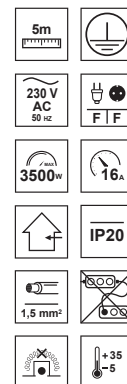

LOGAN S White 4-WAY 5m Schuko switch

EDO777579

Extension cord LOGAN S White 4-WAY 5m Schuko switch

The white extension cord from EDO is a product intended for use in the household. The extension cord allows you to connect devices that are far from the power outlet. The product is equipped with a 5 m power cord and has four type F- Schuko sockets with Child Protection and grounding for safety. The extension cord should not be used in dirty and damp rooms. The version with a switch allows you to cut off the power to all sockets at the same time.

SPECIFICATIONS EDO777579

Application:	inside
Colour:	white
Socket type:	F (Schuko)
Number of sockets:	4
Switch:	Yes
Children Protection:	Yes
Plug type:	F (Schuko)
Plug material:	PVC
Length of wire [m]:	5m
Cross-section [mm²]:	1,5mm2
Cable type:	H05VV-F
Ground:	Yes
Isolation material:	PP plastic
Insulation fire resistance class:	V-0
Case Material:	PP plastic

TECHNICAL DATA

Voltage [V]:	230V
Current [A]:	16 A
Max load [W]:	3500W
Frequency [Hz]:	50Hz
IP:	IP20
Protection class:	I
Environmental conditions [°C]:	-5...35°C
Dimensions of housing [mm]:	222x54x40mm