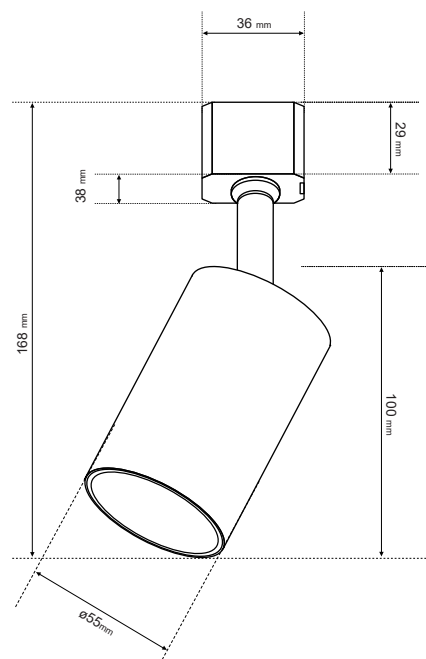

# NEVA Tc Black

EDO777531

## Luminaire for rail system NEVA Tc Black

NEVA TC lamp reflector for the track from the latest series is characterized by high quality workmanship and detailed details. Thanks to this, it is an effective and eye-catching decoration.

SPECIFICATIONS	EDO777531
Application:	inside
Type of assembly:	SEVA rail system
Installation site:	ceiling
Connection type:	adapter
Colour:	black
Type of finish:	sandblasted
Material:	aluminium
Dimensions:	
-width [mm]:	ø55mm
-length [mm]:	100mm
-ring diameter [mm]:	-
-overall height [mm]:	168mm
-adapter size [mm]:	36x38x29mm
Adjustable:	yes
Shutter:	-
Socket included:	yes
Socket type:	GU10
Number of slots:	1
Light source included:	no
TECHNICAL DATA	
Maximum power [W]:	50W
Rated voltage [V]:	110-265 V AC
Rated frequency [Hz]:	50-60 Hz
IP:	IP20
Protection class:	II
Mercury content:	no
Environmental conditions [°C]:	-20...60°C
The minimum distance from illuminated object [m]:	0,5m
LOGISTIC DATA	
Collective packaging [pc.]:	50pc
Weight [g]:	143g
Weight with packaging [g]:	171g