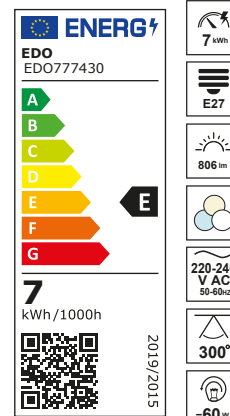

RUVA SMART EDISON LED

EDO®

EDO777430

Light source RUVA SMART EDISON LED 7 W

Smart LED bulbs are a modern type of lighting - they are an energy-saving substitute for traditional and halogen light sources, but with new possibilities. They do not require additional devices and are mounted in standard, ordinary luminaires. Smart lighting, thanks to a wide range of variants of available functions, modes and settings, as well as wireless control via Wi-Fi using a smartphone or tablet, provide endless configuration possibilities and allow for adjustment to individual needs and mood. RUVA Smart light source with a "small socket", otherwise referred to as E14, the most commonly used bulb in desk or wall luminaires, and the ability to change the color of light and color temperature of light (RGB + CCT), dimming, scene design and remote setting of start time and control via the application allow full control of our home.

SPECIFICATIONS	EDO777430
Source Type:	LED
Cap type:	E27
Dimensions [mm]:	
-diameter:	ø64 mm
-height:	146 mm
Lampshade:	transparent
Bubble shape:	traditional
Energy efficiency class [A-G]:	
Cooperation with a dimmer:	using the application Tuya
Light color change:	using the application Tuya

TECHNICAL DATA	
Power in the on-mode P_{on} [W]:	7 W
Standby power P_{sb}/P_{net} [W]:	0,4 W
Rated voltage [V]:	220-240 V AC
Rated frequency [Hz]:	50-60 Hz
Color of the light:	CCT
Color temperature [K]:	2700 - 6500 K
Color rendering index CRI:	80
Useful luminous flux [lm]:	806 lm
Luminous efficiency [lm/W]:	115 lm/W
Light distribution angle [°]:	300 °
Rated life [h]:	20000 h
Number of cycles on/off:	15000
On-mode energy consumption [kWh/1000h]:	7 W
Declaration of power equivalency [W]:	60 W
Mercury content:	no
Environmental conditions:	-20...40 °C