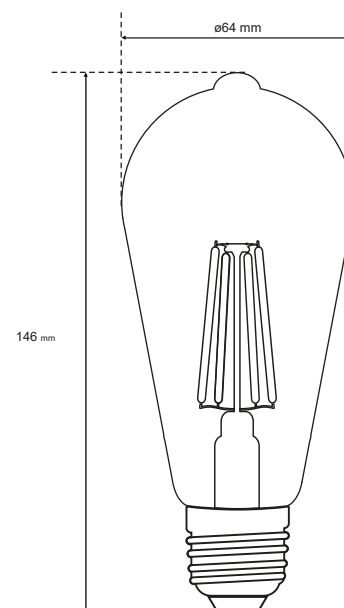

works with alexa

works with Ok Google