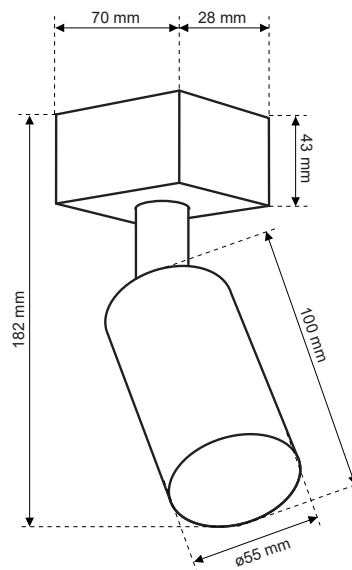

MALGA T Black

EDO777406

Luminaire for rail system MALGA T Black

The MALGA T track-mounted lamp is a lighting work that looks simple and ordinary, but thanks to the secret class it is both lighting and a stylish decoration. It is available in two timeless colors: white and black.

SPECIFICATIONS	EDO777406
Application:	inside
Type of assembly:	SEVA rail system
Installation site:	ceiling
Colour:	black
Type of finish:	sandblasted
Material:	aluminium, plastic
Dimensions:	
-overall height [mm]:	182mm
-height of the reflector [mm]:	100mm
-reflector diameter [mm]:	ø55mm
-adapter dimensions [mm]:	70x28x43mm
Adjustable:	yes
Shutter:	-
Socket type:	GU10
Number of slots:	1
Light source included:	no
TECHNICAL DATA	
Maximum power [W]:	35W
Rated voltage [V]:	220-240 V AC
Rated frequency [Hz]:	50-60 Hz
IP:	IP20
Protection class:	II
Mercury content:	no
Environmental conditions [°C]:	0,5m
The minimum distance from illuminated object [m]:	-20...50°C
LOGISTIC DATA	
Collective packaging [pc.]:	50pc
Weight [g]:	163g
Weight with packaging [g]:	203g