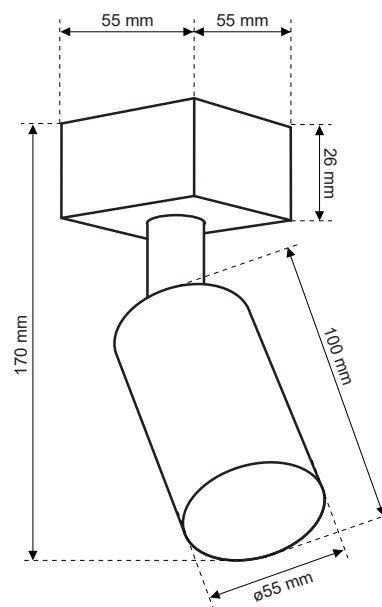

MALGA 1 White

EDO777399

Lighting fixture MALGA 1 White

MALGA surface-mounted luminaires are an ideal alternative to rail lighting. The modern, simple base is combined with oblong tube reflectors. The freedom to adjust the angle of incidence of light, each spot separately gives the opportunity to illuminate and focus attention on a specific element of the space arrangement, moreover, they will be perfect as the main lighting when using GU10 light sources with more power.

SPECIFICATIONS	EDO777399
Application:	inside
Type of assembly:	surface-mounted
Installation site:	ceiling
Connection type:	screw cube
Colour:	white
Type of finish:	sandblasted
Material:	aluminium
Dimensions:	
-basis [mm]:	55x55x26mm
-lampshade [mm]:	55x100mm
-overall height [mm]:	170mm
-total length [mm]:	55mm
-mounting bolt distance [mm]:	28mm
Adjustable:	yes
Shutter:	-
Socket included:	yes
Socket type:	GU10
Number of slots:	1
Light source included:	no
TECHNICAL DATA	
Maximum power [W]:	35W
Rated voltage [V]:	220-240 V AC
Rated frequency [Hz]:	50-60 Hz
IP:	IP20
Protection class:	I
Mercury content:	no
Environmental conditions [°C]:	-20...50°C
The minimum distance from illuminated object [m]:	0,5m
LOGISTIC DATA	
Collective packaging [pc.]:	50pc
Weight [g]:	195g
Weight with packaging [g]:	233g