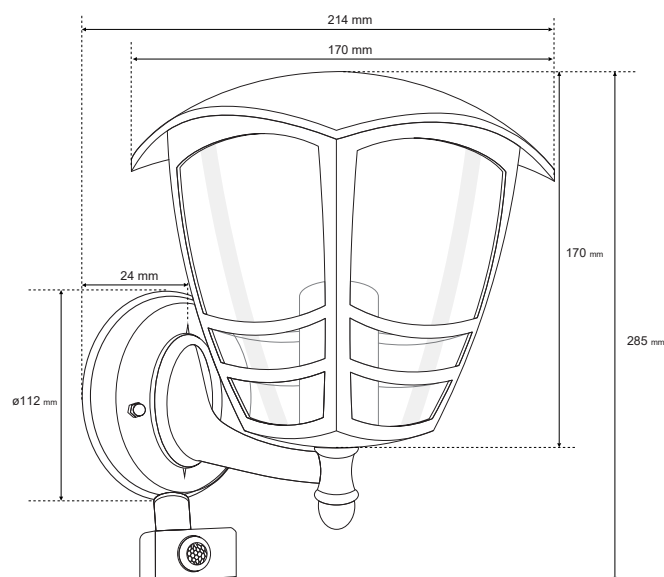

SPECIFICATIONS	EDO777381
Application:	outside
Type of assembly:	surface-mounted
Installation type:	wall
Connection type:	screw cube
Colour:	black
Type of finish:	sandblasted
Housing material:	aluminium
Shift material:	PCV
Dimensions:	
-lampshade height [mm]:	170mm
-shade width [mm]:	170mm
-shade depth [mm]:	150mm
-total height [mm]:	285mm
-total width [mm]:	170mm
-total depth [mm]:	214mm
-wall mount [mm]:	ø112x24mm
Adjustable:	no
Lampshade:	transparent
Socket included:	yes
Socket type:	E27
Number of slots:	1
Light source included:	no

LOGISTIC DATA	
Collective packaging [pc.]:	10pc.
Weight [g]:	594g
Weight with packaging [g]:	761g

EAN:

SENSOR DATA	
Sensor:	motion
Type of sensor:	passive infrared
Sensor power consumption [W]:	≤1.0
Sensor detection range and angle [°]:	130°*
Sensor detection distance [m]:	Maximum diameter 10m*
Sensor rated load [W]:	100W LED (PF>0.9)
Lux adjustment [LUX]:	20-1000 LUX (SVR Control)
Time adjustment [s]:	30s ± 5s - 3min ± 20s (SVR Control)
Time adjustment [s]:	5±0.5sec.
Protection class:	II
IP:	IPX4