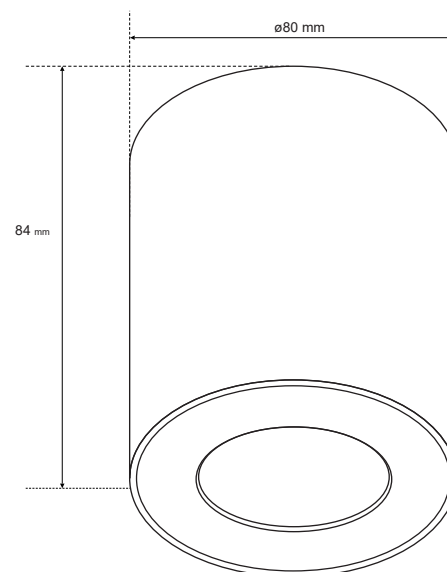

# KLARS White

EDO777338

SPECIFICATIONS	EDO777338
Application:	inside
Type of assembly:	surface-mounted
Installation site:	ceiling
Connection type:	screw cube
Colour:	white
Type of finish:	sandblasted
Material:	cover-aluminium, shutter-glass
Dimensions:	
-width [mm]:	ø80mm
-length [mm]:	-
-ring diameter [mm]:	-
-height [mm]:	84mm
-mounting bolt distance [mm]:	34mm
Adjustable:	no
Shutter:	mat
Socket included:	yes
Socket type:	GU10
Number of slots:	1
Light source included:	no
<b>TECHNICAL DATA</b>	
Maximum power [W]:	35W
Rated voltage [V]:	220-240 V AC
Rated frequency [Hz]:	50-60 Hz
IP:	IP44
Protection class:	I
Mercury content:	no
Environmental conditions [°C]:	-20...50°C
The minimum distance from illuminated object [m]:	0,5m
<b>LOGISTIC DATA</b>	
Collective packaging [pc.]:	50pc
Weight [g]:	228g
Weight with packaging [g]:	256g