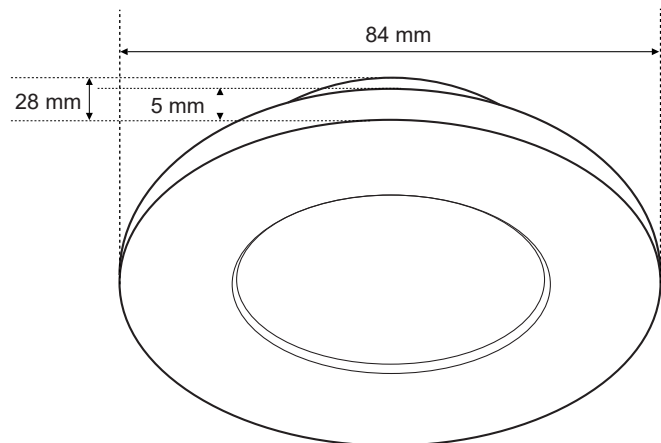

OPIL OV Black

EDO777335

Decorative ring OPIL OV Black

The OPIL eye is a practical lighting product. Apart from that, it is easy to install and keep clean. It fits into any room thanks to the appearance of two classic colors: black and white as well as two shapes: square and circle.

SPECIFICATIONS	EDO777335
Application:	inside
Type of assembly:	recessed into the ceiling
Installation site:	ceiling
Colour:	black
Type of finish:	sandblasted
Material:	cover-aluminium, shutter-glass
Dimensions:	
-width [mm]:	ø84mm
-length [mm]:	-
-ring diameter [mm]:	-
-height [mm]:	5mm
-overall height [mm]:	28mm
-mounting hole [mm]:	ø60mm
Adjustable:	no
Shutter:	transparent, middle-mat
Socket included:	no
Socket type:	GU10/ Gx3,5
Number of slots:	1
Light source included:	no
TECHNICAL DATA	
Maximum power [W]:	35W
Rated voltage [V]:	220-240 V AC/ 12 V DC
Rated frequency [Hz]:	50-60 Hz
IP:	IP44
Protection class:	II/III
Mercury content:	no
Environmental conditions [°C]:	-20...50°C
The minimum distance from illuminated object [m]:	0,5m
LOGISTIC DATA	
Collective packaging [pc.]:	100pc
Weight [g]:	87g
Weight with packaging [g]:	110g