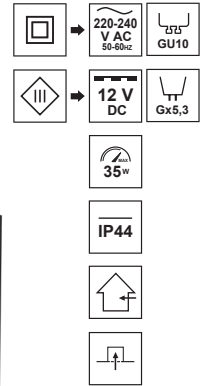

OPIL OV Black

EDO777335

Decorative ring OPIL OV Black

The OPIL eye is a practical lighting product. Apart from that, it is easy to install and keep clean. It fits into any room thanks to the appearance of two classic colors: black and white as well as two shapes: square and circle.

SPECIFICATIONS	EDO777335
Application:	inside
Type of assembly:	recessed into the ceiling
Installation site:	ceiling
Colour:	black
Type of finish:	sandblasted
Material:	cover-aluminium, shutter-glass
Dimensions:	
-width [mm]:	ø84mm
-length [mm]:	-
-ring diameter [mm]:	-
-height [mm]:	5mm
-overall height [mm]:	28mm
-mounting hole [mm]:	ø60mm
Adjustable:	no
Shutter:	transparent, middle-mat
Socket included:	no
Socket type:	GU10/ Gx3,5
Number of slots:	1
Light source included:	no
TECHNICAL DATA	
Maximum power [W]:	35W
Rated voltage [V]:	220-240 V AC/ 12 V DC
Rated frequency [Hz]:	50-60 Hz
IP:	IP44
Protection class:	II/III
Mercury content:	no
Environmental conditions [°C]:	-20...50°C
The minimum distance from illuminated object [m]:	0,5m
LOGISTIC DATA	
Collective packaging [pc.]:	100pc
Weight [g]:	87g
Weight with packaging [g]:	110g