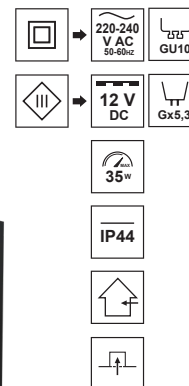

## Decorative ring OPILOV White

The OPILOV eye is a practical lighting product. Apart from that, it is easy to install and keep clean. It fits into any room thanks to the appearance of two classic colors: black and white as well as two shapes: square and circle.

SPECIFICATIONS	EDO777334
Application:	inside
Type of assembly:	recessed into the ceiling
Installation site:	ceiling
Colour:	white
Type of finish:	sandblasted
Material:	cover-aluminium, shutter-glass
Dimensions:	
-width [mm]:	ø84mm
-length [mm]:	-
-ring diameter [mm]:	-
-height [mm]:	5mm
-overall height [mm]:	28mm
-mounting hole [mm]:	ø60mm
Adjustable:	no
Shutter:	transparent, middle-mat
Socket included:	no
Socket type:	GU10/ Gx3,5
Number of slots:	1
Light source included:	no
<b>TECHNICAL DATA</b>	
Maximum power [W]:	35W
Rated voltage [V]:	220-240 V AC/ 12 V DC
Rated frequency [Hz]:	50-60 Hz
IP:	IP44
Protection class:	II/III
Mercury content:	no
Environmental conditions [°C]:	-20...50°C
The minimum distance from illuminated object [m]:	0,5m
<b>LOGISTIC DATA</b>	
Collective packaging [pc.]:	100pc
Weight [g]:	79g
Weight with packaging [g]:	101g