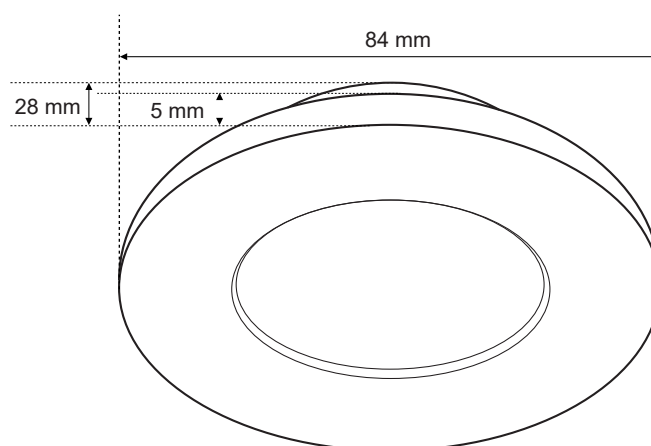

## Decorative ring OPILOV White

The OPILOV eye is a practical lighting product. Apart from that, it is easy to install and keep clean. It fits into any room thanks to the appearance of two classic colors: black and white as well as two shapes: square and circle.

SPECIFICATIONS	EDO777334
Application:	inside
Type of assembly:	recessed into the ceiling
Installation site:	ceiling
Colour:	white
Type of finish:	sandblasted
Material:	cover-aluminium, shutter-glass
Dimensions:	
-width [mm]:	ø84mm
-length [mm]:	-
-ring diameter [mm]:	-
-height [mm]:	5mm
-overall height [mm]:	28mm
-mounting hole [mm]:	ø60mm
Adjustable:	no
Shutter:	transparent, middle-mat
Socket included:	no
Socket type:	GU10/ Gx3,5
Number of slots:	1
Light source included:	no
<b>TECHNICAL DATA</b>	
Maximum power [W]:	35W
Rated voltage [V]:	220-240 V AC/ 12 V DC
Rated frequency [Hz]:	50-60 Hz
IP:	IP44
Protection class:	II/III
Mercury content:	no
Environmental conditions [°C]:	-20...50°C
The minimum distance from illuminated object [m]:	0,5m
<b>LOGISTIC DATA</b>	
Collective packaging [pc.]:	100pc
Weight [g]:	79g
Weight with packaging [g]:	101g