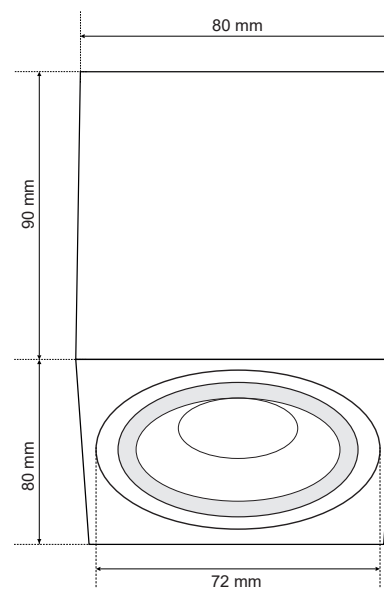

HALIS SQ White

EDO777332

Lighting fixture HALIS SQ White

HALIS is a modern surface-mounted luminaire for ceiling mounting that will sculpt the space in your home. It comes in a square and round form in timeless colors: white and black.

DANE OGÓLNE	EDO777332
Application:	inside
Type of assembly:	surface-mounted
Installation site:	ceiling
Connection type:	screw cube
Colour:	white
Type of finish:	sandblasted
Material:	aluminium, acrylic
Dimensions:	
-width [mm]:	80mm
-length [mm]:	80mm
-ring diameter [mm]:	ø72mm
-height [mm]:	90mm
-mounting bolt distance [mm]:	42mm
Adjustable:	no
Shutter:	-
Socket included:	yes
Socket type:	GU10
Number of slots:	1
Light source included:	no
DANE TECHNICZNE	
Maximum power [W]:	15W
Rated voltage [V]:	220-240 V AC
Rated frequency [Hz]:	50-60 Hz
IP:	IP20
Protection class:	I
Mercury content:	no
Environmental conditions [°C]:	-20...50°C
Te minimal distance form illuminated object [m]:	0,5m
DANE LOGISTYCZNE	
Collective packaging [pc.]:	30pc
Weight [g]:	289g
Weight with packaging [g]:	320g
EAN:	