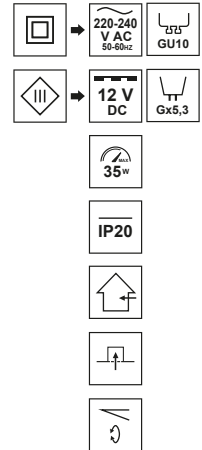

PARIL Black

EDO777320