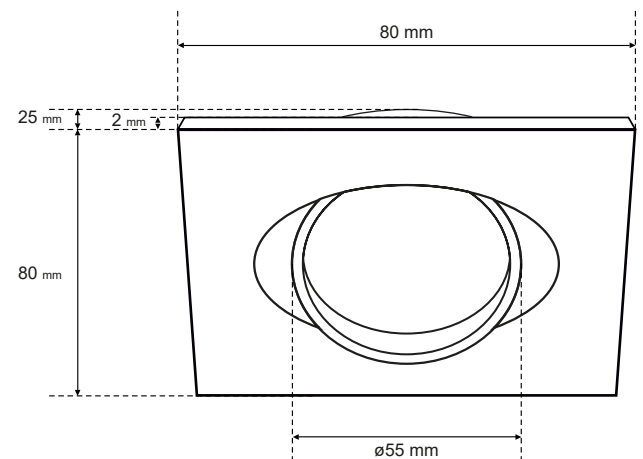

SPECIFICATIONS	EDO777320
Application:	inside
Type of assembly:	recessed into the ceiling
Installation site:	ceiling
Colour:	black
Type of finish:	mat
Material:	aluminium
Dimensions:	
-width [mm]:	80mm
-length [mm]:	80mm
-ring diameter [mm]:	ø55mm
-height [mm]:	2mm
-overall height [mm]:	25mm
-mounting hole [mm]:	ø75mm
Adjustable:	yes
Shutter:	-
Socket included:	no
Socket type:	GU10/Gx3,5
Number of slots:	1
Light source included:	no
TECHNICAL DATA	
Maximum power [W]:	35W
Rated voltage [V]:	220-240 V AC/ 12 V DC
Rated frequency [Hz]:	50-60 Hz
IP:	IP20
Protection class:	II/III
Mercury content:	no
Environmental conditions [°C]:	-20...50°C
The minimum distance from illuminated object [m]:	0,5m
LOGISTIC DATA	
Collective packaging [pc.]:	100pc
Weight [g]:	46g
Weight with packaging [g]:	60g