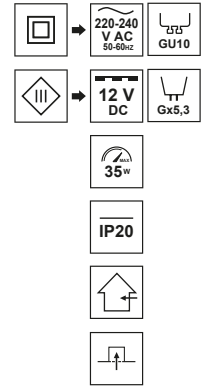

RAMI Brass

EDO777318

Decorative ring of the lighting RAMI Brass

The RAMI square eyelet will match any interior you want thanks to the three color versions: black, white and brass. They are synonymous with beauty and charm.

SPECIFICATIONS	EDO777318
Application:	inside
Type of assembly:	recessed into the ceiling
Installation site:	ceiling
Colour:	brass
Type of finish:	lustre
Material:	aluminium
Dimensions:	
-width [mm]:	78mm
-length [mm]:	78mm
-ring diameter [mm]:	-
-height [mm]:	2mm
-overall height [mm]:	24mm
-mounting hole [mm]:	ø65mm
Adjustable:	no
Shutter:	-
Socket included:	no
Socket type:	GU10/Gx3,5
Number of slots:	1
Light source included:	no
TECHNICAL DATA	
Maximum power [W]:	35W
Rated voltage [V]:	220-240 V AC/ 12 V DC
Rated frequency [Hz]:	50-60 Hz
IP:	IP20
Protection class:	II/III
Mercury content:	no
Environmental conditions [°C]:	-20...50°C
The minimum distance from illuminated object [m]:	0,5m
LOGISTIC DATA	
Collective packaging [pc.]:	100pc
Weight [g]:	33g
Weight with packaging [g]:	45g