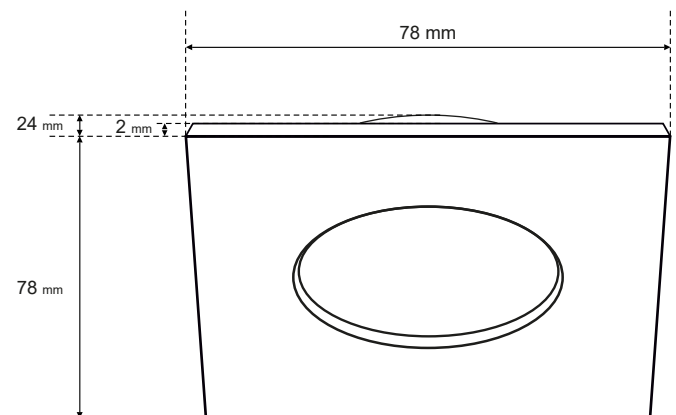

RAMI Brass

EDO777318

Decorative ring of the lighting RAMI Brass

The RAMI square eyelet will match any interior you want thanks to the three color versions: black, white and brass. They are synonymous with beauty and charm.

SPECIFICATIONS	EDO777318
Application:	inside
Type of assembly:	recessed into the ceiling
Installation site:	ceiling
Colour:	brass
Type of finish:	lustre
Material:	aluminium
Dimensions:	
-width [mm]:	78mm
-length [mm]:	78mm
-ring diameter [mm]:	-
-height [mm]:	2mm
-overall height [mm]:	24mm
-mounting hole [mm]:	ø65mm
Adjustable:	no
Shutter:	-
Socket included:	no
Socket type:	GU10/Gx3,5
Number of slots:	1
Light source included:	no
TECHNICAL DATA	
Maximum power [W]:	35W
Rated voltage [V]:	220-240 V AC/ 12 V DC
Rated frequency [Hz]:	50-60 Hz
IP:	IP20
Protection class:	II/III
Mercury content:	no
Environmental conditions [°C]:	-20...50°C
The minimum distance from illuminated object [m]:	0,5m
LOGISTIC DATA	
Collective packaging [pc.]:	100pc
Weight [g]:	33g
Weight with packaging [g]:	45g