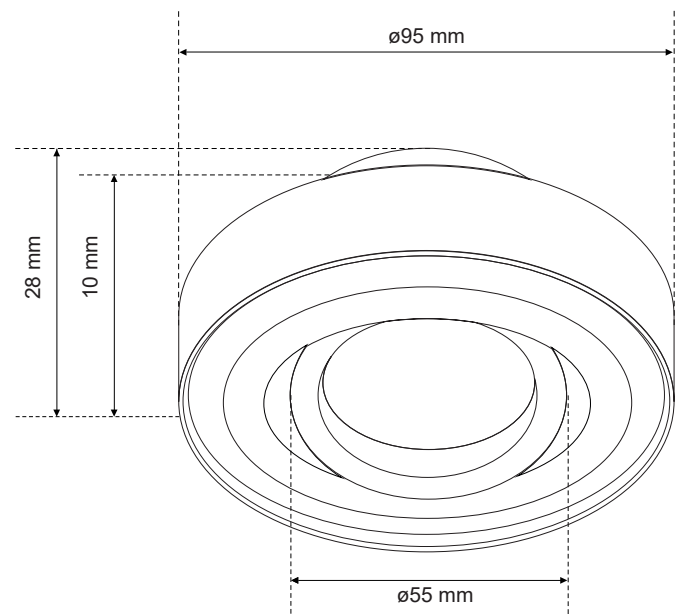

SPECIFICATIONS	EDO777226
Application:	inside
Type of assembly:	recessed into the ceiling
Installation site:	ceiling
Colour:	white
Type of finish:	sandblasted
Material:	aluminium
Dimensions:	
-width [mm]:	ø95mm
-length [mm]:	-
-ring diameter [mm]:	ø55mm
-height [mm]:	10mm
-overall height [mm]:	28mm
-mounting hole [mm]:	ø80mm
Adjustable:	yes
Shutter:	-
Socket included:	no
Socket type:	GU10/ Gx3,5
Number of slots:	1
Light source included:	no
TECHNICAL DATA	
Maximum power [W]:	35W
Rated voltage [V]:	220-240 V AC / 12 V DC
Rated frequency [Hz]:	50-60 Hz
IP:	IP20
Protection class:	II/III
Mercury content:	no
Environmental conditions [°C]:	-30...50°C
The minimum distance from illuminated object [m]:	0,5m
LOGISTIC DATA	
Collective packaging [pc.]:	100pc.
Weight [g]:	-
Weight with packaging [g]:	-