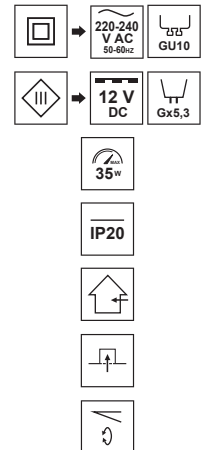

SKAND MICRO 1 White

EDO777226

Decorative ring SKAND MICRO 1 White

SKAND lighting fixtures are stylish and modern lamps made with rounded shapes. Due to their modern look, the luminaires can be used in domestic and commercial interiors such as shopping malls, shops, offices and offices. The SKAND luminaires offer customers can choose from three variants: single, double and triple. In two timeless colors, white and black, which allows for a wide selection of interior fittings. Now also in new color versions: elegant black with the addition of gold and eye-catching gold.

SPECIFICATIONS	EDO777226
Application:	inside
Type of assembly:	recessed into the ceiling
Installation site:	ceiling
Colour:	white
Type of finish:	sandblasted
Material:	aluminium
Dimensions:	
-width [mm]:	ø95mm
-length [mm]:	-
-ring diameter [mm]:	ø55mm
-height [mm]:	10mm
-overall height [mm]:	28mm
-mounting hole [mm]:	ø80mm
Adjustable:	yes
Shutter:	-
Socket included:	no
Socket type:	GU10/ Gx3,5
Number of slots:	1
Light source included:	no
TECHNICAL DATA	
Maximum power [W]:	35W
Rated voltage [V]:	220-240 V AC / 12 V DC
Rated frequency [Hz]:	50-60 Hz
IP:	IP20
Protection class:	II/III
Mercury content:	no
Environmental conditions [°C]:	-30...50°C
The minimum distance from illuminated object [m]:	0,5m
LOGISTIC DATA	
Collective packaging [pc.]:	100pc.
Weight [g]:	-
Weight with packaging [g]:	-