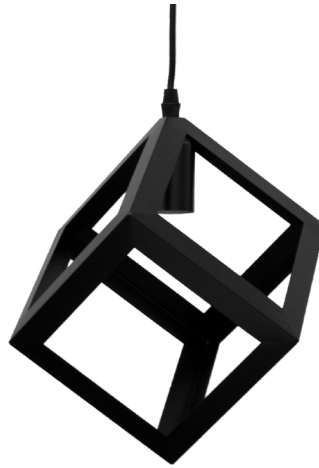

FERRUM Black SQ

EDO777176

Pendant lamp FERRUM Black SQ

The modern and geometric family of hanging lamps FERRUM is a designer answer for lovers of original solutions. The unusual shape of a cube in the form of a cage with a matte finish will illuminate and delight as an ornament of a living room or kitchen. The open design does not obscure the light source, which makes it perfect as the main source of lighting.

SPECIFICATIONS	EDO777176
Application:	inside
Type of assembly:	surface-mounted
Installation site:	ceiling
Connection type:	screw cube
Colour:	black
Type of finish:	mat
Material:	steel
Dimensions:	
-soffit [mm]:	ø98x18mm
-lampshade [mm]:	260x225x165mm
-total height [mm]:	1005mm
-cable length [mm]:	815mm
-mounting bolt distance [mm]:	60mm
Adjustable:	no
Lampshade:	mat
Socket included:	yes
Socket type:	E27
Number of slots:	1
Light source included:	no
TECHNICAL DATA	
Maximum power [W]:	60W
Rated voltage [V]:	220-240 V AC
Rated frequency [Hz]:	50-60 Hz
IP:	IP20
Protection class:	I
Mercury content:	no
Environmental conditions [°C]:	-20...50°C
The minimum distance from illuminated object [m]:	0,5m
LOGISTIC DATA	
Collective packaging [pc.]:	pc
Weight [g]:	426g
Weight with packaging [g]:	584g