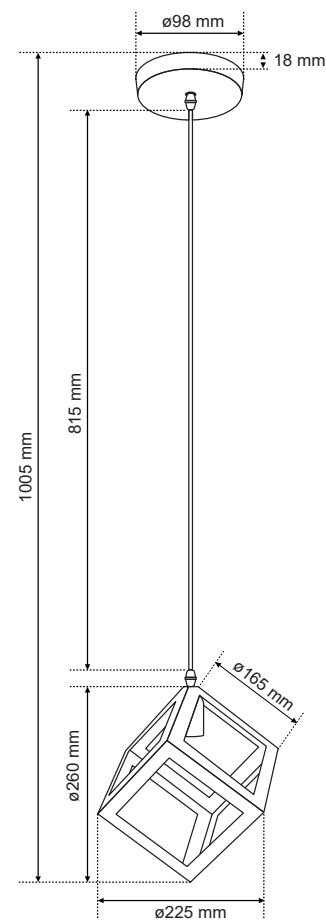

FERRUM Black SQ

EDO777176

Pendant lamp FERRUM Black SQ

The modern and geometric family of hanging lamps FERRUM is a designer answer for lovers of original solutions. The unusual shape of a cube in the form of a cage with a matte finish will illuminate and delight as an ornament of a living room or kitchen. The open design does not obscure the light source, which makes it perfect as the main source of lighting.

SPECIFICATIONS	EDO777176
Application:	inside
Type of assembly:	surface-mounted
Installation site:	ceiling
Connection type:	screw cube
Colour:	black
Type of finish:	mat
Material:	steel
Dimensions:	
-soffit [mm]:	ø98x18mm
-lampshade [mm]:	260x225x165mm
-total height [mm]:	1005mm
-cable length [mm]:	815mm
-mounting bolt distance [mm]:	60mm
Adjustable:	no
Lampshade:	mat
Socket included:	yes
Socket type:	E27
Number of slots:	1
Light source included:	no
TECHNICAL DATA	
Maximum power [W]:	60W
Rated voltage [V]:	220-240 V AC
Rated frequency [Hz]:	50-60 Hz
IP:	IP20
Protection class:	I
Mercury content:	no
Environmental conditions [°C]:	-20...50°C
The minimum distance from illuminated object [m]:	0,5m
LOGISTIC DATA	
Collective packaging [pc.]:	pc
Weight [g]:	426g
Weight with packaging [g]:	584g

5 903796 721034