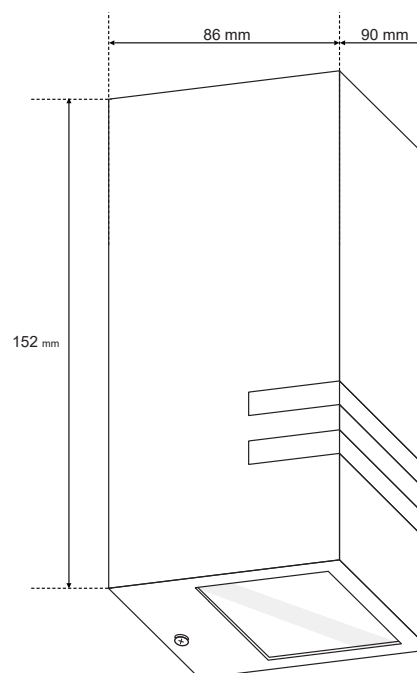

SPECIFICATIONS	EDO777153
Application:	outside
Type of assembly:	surface-mounted
Installation type:	wall
Connection type:	screw cube
Colour:	silver, lampshade-white
Type of finish:	lustre
Housing material:	steel, aluminium
Shift material:	PCV
Dimensions:	
-lampshade height [mm]:	148mm
-shade width [mm]:	88mm
-shade depth [mm]:	80mm
-total height [mm]:	152mm
-total width [mm]:	90mm
-total depth [mm]:	86mm
-wall mount [mm]:	152x90x86mm
Adjustable:	no
Lampshade:	mat
Socket included:	yes
Socket type:	GU10
Number of slots:	1
Light source included:	no
TECHNICAL DATA	
Maximum power [W]:	35W
Rated voltage [V]:	220-240 V AC
Rated frequency [Hz]:	50-60 Hz
IP:	IP54
Protection class:	I
Mercury content:	no
Environmental conditions [°C]:	-30...50°C
The minimum distance from illuminated object [m]:	0,5m
LOGISTIC DATA	
Collective packaging [pc.]:	20pc
Weight [g]:	548g
Weight with packaging [g]:	593g
EAN:	