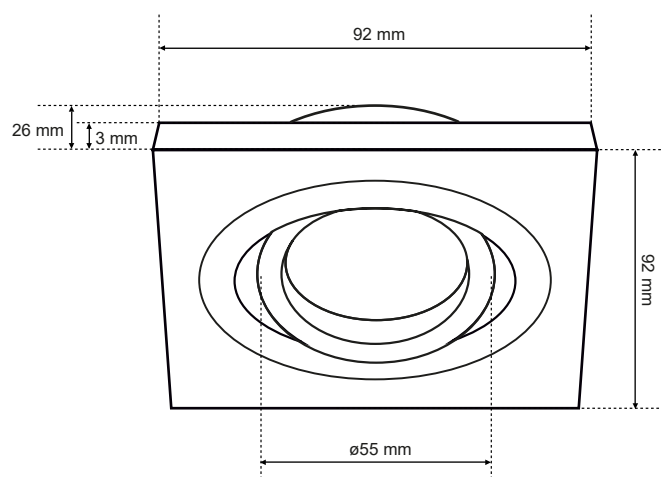

CERI 1 SQ Black Silver

edo®

EDO777138

Decorative ring of the lighting CERi 1 SQ Black Silver

The CERi series of concealed eyelets is characterized by minimalism and subtlety. It is a collection of recessed luminaires with classic- round and square shapes with an adjustable ring. The smooth, matte finish of white and black is combined with brushed silver. Luminaires are available as single points and in the version of double spots. You can combine them and configure in any way to create a unique lighting arrangement. The discreet, recessed mounting makes CERi an unobtrusive decoration that does not dominate or distract attention from other elements of the decor.

SPECIFICATIONS	EDO777138
Application:	inside
Type of assembly:	recessed into the ceiling
Installation site:	ceiling
Colour:	black, ring-silver
Type of finish:	brushed
Material:	aluminium
Dimensions:	
-width [mm]:	92mm
-length [mm]:	92mm
-ring diameter [mm]:	ø55mm
-height [mm]:	3mm
-overall height [mm]:	26mm
-mounting hole [mm]:	ø80mm
Adjustable:	yes
Shutter:	-
Socket included:	no
Socket type:	GU10/ Gx3,5
Number of slots:	1
Light source included:	no
TECHNICAL DATA	
Maximum power [W]:	35W
Rated voltage [V]:	220-240 V AC / 12 V DC
Rated frequency [Hz]:	50-60 Hz
IP:	IP20
Protection class:	II/III
Mercury content:	no
Environmental conditions [°C]:	-20...50°C
The minimum distance from illuminated object [m]:	0,5m
LOGISTIC DATA	
Collective packaging [pc.]:	100pc
Weight [g]:	86g
Weight with packaging [g]:	110g
EAN:	