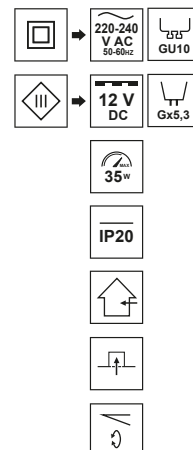

CERI 1 SQ Black Silver

edo®

EDO777138

Decorative ring of the lighting CERi 1 SQ Black Silver

The CERi series of concealed eyelets is characterized by minimalism and subtlety. It is a collection of recessed luminaires with classic- round and square shapes with an adjustable ring. The smooth, matte finish of white and black is combined with brushed silver. Luminaires are available as single points and in the version of double spots. You can combine them and configure in any way to create a unique lighting arrangement. The discreet, recessed mounting makes CERi an unobtrusive decoration that does not dominate or distract attention from other elements of the decor.

SPECIFICATIONS	EDO777138
Application:	inside
Type of assembly:	recessed into the ceiling
Installation site:	ceiling
Colour:	black, ring-silver
Type of finish:	brushed
Material:	aluminium
Dimensions:	
-width [mm]:	92mm
-length [mm]:	92mm
-ring diameter [mm]:	ø55mm
-height [mm]:	3mm
-overall height [mm]:	26mm
-mounting hole [mm]:	ø80mm
Adjustable:	yes
Shutter:	-
Socket included:	no
Socket type:	GU10/ Gx3,5
Number of slots:	1
Light source included:	no
TECHNICAL DATA	
Maximum power [W]:	35W
Rated voltage [V]:	220-240 V AC / 12 V DC
Rated frequency [Hz]:	50-60 Hz
IP:	IP20
Protection class:	II/III
Mercury content:	no
Environmental conditions [°C]:	-20...50°C
The minimum distance from illuminated object [m]:	0,5m
LOGISTIC DATA	
Collective packaging [pc.]:	100pc
Weight [g]:	86g
Weight with packaging [g]:	110g
EAN:	