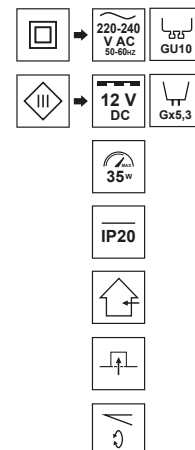

## Decorative ring of the lighting CERi 1 SQ Silver

The CERi series of concealed eyelets is characterized by minimalism and subtlety. It is a collection of recessed luminaires with classic- round and square shapes with an adjustable ring. The smooth, matte finish of white and black is combined with brushed silver. Luminaires are available as single points and in the version of double spots. You can combine them and configure in any way to create a unique lighting arrangement. The discreet, recessed mounting makes CERi an unobtrusive decoration that does not dominate or distract attention from other elements of the decor.

SPECIFICATIONS	EDO777137
Application:	inside
Type of assembly:	recessed into the ceiling
Installation site:	ceiling
Colour:	silver
Type of finish:	brushed, middle-lustre
Material:	aluminium
Dimensions:	
-width [mm]:	92mm
-length [mm]:	92mm
-ring diameter [mm]:	ø55mm
-height [mm]:	3mm
-overall height [mm]:	26mm
-mounting hole [mm]:	ø80mm
Adjustable:	yes
Shutter:	-
Socket included:	no
Socket type:	GU10/ Gx3,5
Number of slots:	1
Light source included:	no
<b>TECHNICAL DATA</b>	
Maximum power [W]:	35W
Rated voltage [V]:	220-240 V AC / 12 V DC
Rated frequency [Hz]:	50-60 Hz
IP:	IP20
Protection class:	II/III
Mercury content:	no
Environmental conditions [°C]:	-20...50°C
The minimum distance from illuminated object [m]:	0,5m
<b>LOGISTIC DATA</b>	
Collective packaging [pc.]:	100pc
Weight [g]:	86g
Weight with packaging [g]:	110g
EAN:	