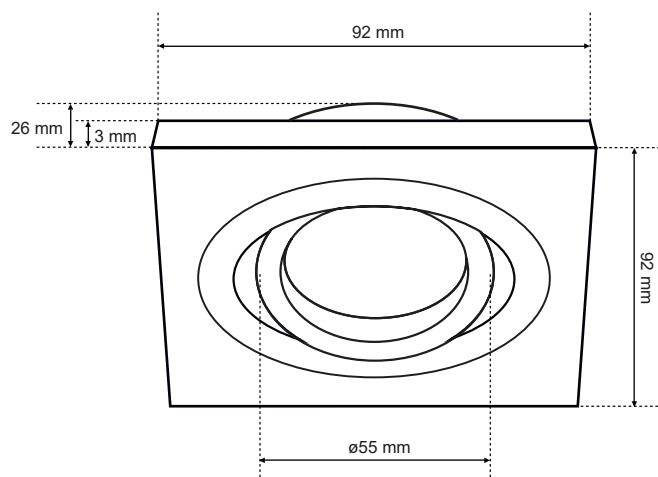

## Decorative ring of the lighting CERi 1 SQ Silver

The CERi series of concealed eyelets is characterized by minimalism and subtlety. It is a collection of recessed luminaires with classic- round and square shapes with an adjustable ring. The smooth, matte finish of white and black is combined with brushed silver. Luminaires are available as single points and in the version of double spots. You can combine them and configure in any way to create a unique lighting arrangement. The discreet, recessed mounting makes CERi an unobtrusive decoration that does not dominate or distract attention from other elements of the decor.

SPECIFICATIONS	EDO777137
Application:	inside
Type of assembly:	recessed into the ceiling
Installation site:	ceiling
Colour:	silver
Type of finish:	brushed, middle-lustre
Material:	aluminium
Dimensions:	
-width [mm]:	92mm
-length [mm]:	92mm
-ring diameter [mm]:	ø55mm
-height [mm]:	3mm
-overall height [mm]:	26mm
-mounting hole [mm]:	ø80mm
Adjustable:	yes
Shutter:	-
Socket included:	no
Socket type:	GU10/ Gx3,5
Number of slots:	1
Light source included:	no
<b>TECHNICAL DATA</b>	
Maximum power [W]:	35W
Rated voltage [V]:	220-240 V AC / 12 V DC
Rated frequency [Hz]:	50-60 Hz
IP:	IP20
Protection class:	II/III
Mercury content:	no
Environmental conditions [°C]:	-20...50°C
The minimum distance from illuminated object [m]:	0,5m
<b>LOGISTIC DATA</b>	
Collective packaging [pc.]:	100pc
Weight [g]:	86g
Weight with packaging [g]:	110g
EAN:	