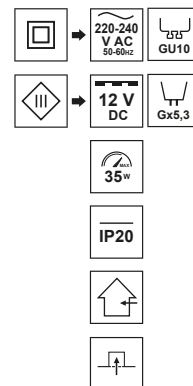

CRYSTAL Black Silver

edo®

EDO777131

Decorative ring of the lighting CRYSTAL Black Silver

CRYSTAL ceiling luminaires - an aesthetically made square glass housing will add a touch of elegance to any room in which they will be installed. It comes in two colors, silver and black, with different thicknesses of glass. They fit both classic and modern interiors.

SPECIFICATIONS	EDO777131
Application:	inside
Type of assembly:	recessed into the ceiling
Installation site:	ceiling
Colour:	black, ring-silver
Type of finish:	lustre
Material:	tempered glass
Dimensions:	
-width [mm]:	90mm
-length [mm]:	90mm
-ring diameter [mm]:	ø59mm
-height [mm]:	7mm
-overall height [mm]:	22mm
-mounting hole [mm]:	ø60-80mm
Adjustable:	no
Shutter:	-
Socket included:	no
Socket type:	GU10/Gx3,5
Number of slots:	1
Light source included:	no
TECHNICAL DATA	
Maximum power [W]:	35W
Rated voltage [V]:	220-240 V AC/ 12 V DC
Rated frequency [Hz]:	50-60 Hz
IP:	IP20
Protection class:	II/III
Mercury content:	no
Environmental conditions [°C]:	-20...50°C
The minimum distance from illuminated object [m]:	0,5m
LOGISTIC DATA	
Collective packaging [pc.]:	50pc
Weight [g]:	123g
Weight with packaging [g]:	146g
EAN:	