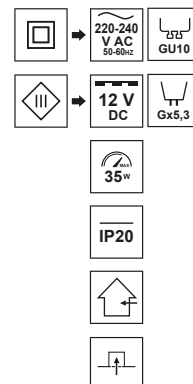

CRYSTAL Silver

EDO®

EDO777130

Decorative ring of the lighting CRYSTAL Silver

CRYSTAL ceiling luminaires - an aesthetically made square glass housing will add a touch of elegance to any room in which they will be installed. It comes in two colors, silver and black, with different thicknesses of glass. They fit both classic and modern interiors.

SPECIFICATIONS	EDO777130
Application:	inside
Type of assembly:	recessed into the ceiling
Installation site:	ceiling
Colour:	silver
Type of finish:	lustre
Material:	tempered glass
Dimensions:	
-width [mm]:	90mm
-length [mm]:	90mm
-ring diameter [mm]:	ø59mm
-height [mm]:	7mm
-overall height [mm]:	22mm
-mounting hole [mm]:	ø60-80mm
Adjustable:	no
Shutter:	-
Socket included:	no
Socket type:	GU10/Gx3,5
Number of slots:	1
Light source included:	no
TECHNICAL DATA	
Maximum power [W]:	35W
Rated voltage [V]:	220-240 V AC/ 12 V DC
Rated frequency [Hz]:	50-60 Hz
IP:	IP20
Protection class:	II/III
Mercury content:	no
Environmental conditions [°C]:	-20...50°C
The minimum distance from illuminated object [m]:	0,5m
LOGISTIC DATA	
Collective packaging [pc.]:	50pc
Weight [g]:	123g
Weight with packaging [g]:	144g