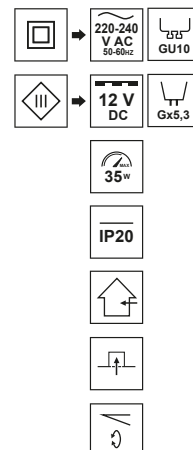

## Decorative ring of the lighting AKTYN 1 SQ White

The AKTYN ceiling luminaire is available in a single or double option in the shape of a square and a circle, in two colors: black and white. Thanks to its wealth of choices, it is a well-liked family of products. You can set the angle of incidence of light in them, which allows you to create more unique and original lighting arrangements.

SPECIFICATIONS	EDO777120
Application:	inside
Type of assembly:	recessed into the ceiling
Installation site:	ceiling
Colour:	white
Type of finish:	mat
Material:	aluminium
Dimensions:	
-width [mm]:	85mm
-length [mm]:	85mm
-ring diameter [mm]:	ø55mm
-height [mm]:	2mm
-overall height [mm]:	22mm
-mounting hole [mm]:	ø70mm
Adjustable:	yes
Shutter:	-
Socket included:	no
Socket type:	GU10/ Gx3,5
Number of slots:	1
Light source included:	no
<b>TECHNICAL DATA</b>	
Maximum power [W]:	35W
Rated voltage [V]:	220-240 V AC/ 12 V DC
Rated frequency [Hz]:	50-60 Hz
IP:	IP20
Protection class:	II/III
Mercury content:	no
Environmental conditions [°C]:	-20...50°C
The minimum distance from illuminated object [m]:	0,5m
<b>LOGISTIC DATA</b>	
Collective packaging [pc.]:	100pc
Weight [g]:	75g
Weight with packaging [g]:	95g