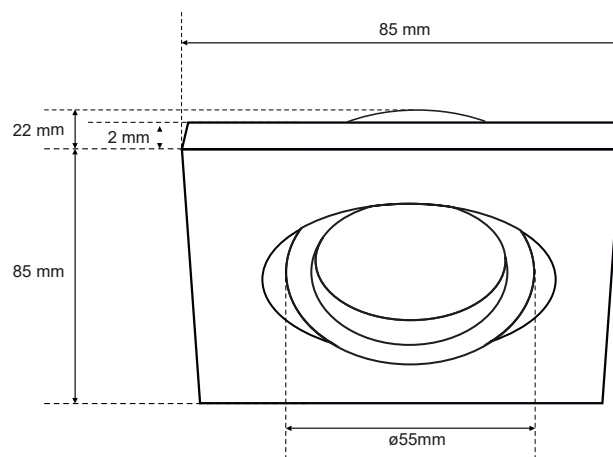

SPECIFICATIONS	EDO777120
Application:	inside
Type of assembly:	recessed into the ceiling
Installation site:	ceiling
Colour:	white
Type of finish:	mat
Material:	aluminium
Dimensions:	
-width [mm]:	85mm
-length [mm]:	85mm
-ring diameter [mm]:	ø55mm
-height [mm]:	2mm
-overall height [mm]:	22mm
-mounting hole [mm]:	ø70mm
Adjustable:	yes
Shutter:	-
Socket included:	no
Socket type:	GU10/ Gx3,5
Number of slots:	1
Light source included:	no
<b>TECHNICAL DATA</b>	
Maximum power [W]:	35W
Rated voltage [V]:	220-240 V AC/ 12 V DC
Rated frequency [Hz]:	50-60 Hz
IP:	IP20
Protection class:	II/III
Mercury content:	no
Environmental conditions [°C]:	-20...50°C
The minimum distance from illuminated object [m]:	0,5m
<b>LOGISTIC DATA</b>	
Collective packaging [pc.]:	100pc
Weight [g]:	75g
Weight with packaging [g]:	95g