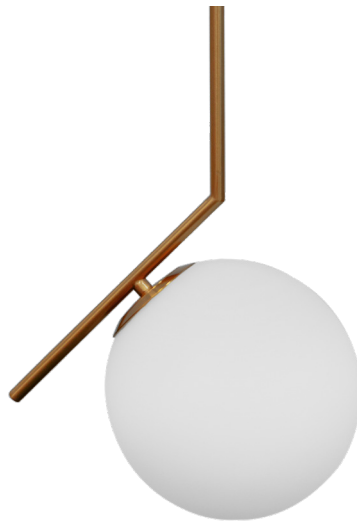

PELOTA Black

EDO777102

Pendant lamp PELOTA Black

Hanging lamp PELOTA is a definition of finesse and elegance. The original form and the delicate combination of the black structure of the tubes with the milky white, spherical lampshade make the PELOTA not only a detail, but a perfect interior decoration. As a central light source, it will complement any living room or bedroom arrangement.

SPECIFICATIONS	EDO777102
Application:	inside
Type of assembly:	surface-mounted
Installation site:	ceiling
Connection type:	screw cube
Colour:	lampshade-white, overhang-black, wire-black
Type of finish:	lampshade-mat, overhang-lustre
Material:	steel, glass
Dimensions:	
-soffit [mm]:	ø97x25mm
-lampshade [mm]:	ø300mm
-overall width [mm]:	300mm
-total height [mm]:	1040mm
-cable length [mm]:	420mm
-mounting bolt distance [mm]:	65mm
Adjustable:	no
Lampshade:	mat
Socket included:	yes
Socket type:	E27
Number of slots:	1
Light source included:	no
TECHNICAL DATA	
Maximum power [W]:	60W
Rated voltage [V]:	220-240 V AC
Rated frequency [Hz]:	50-60 Hz
IP:	IP20
Protection class:	I
Mercury content:	no
Environmental conditions [°C]:	-20...50°C
The minimum distance from illuminated object [m]:	0,5m
LOGISTIC DATA	
Collective packaging [pc.]:	1pc
Weight [g]:	750g
Weight with packaging [g]:	1300g