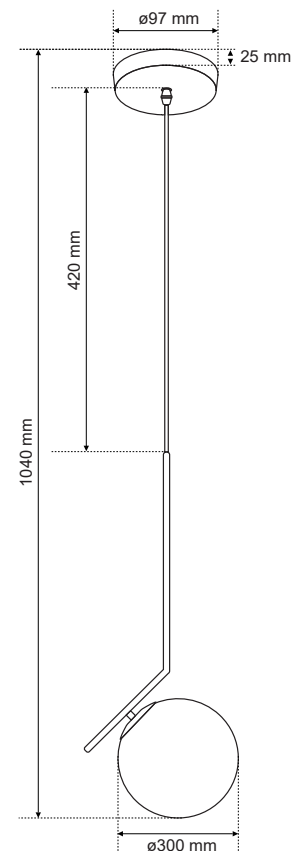

PELOTA Black

EDO777102

Pendant lamp PELOTA Black

Hanging lamp PELOTA is a definition of finesse and elegance. The original form and the delicate combination of the black structure of the tubes with the milky white, spherical lampshade make the PELOTA not only a detail, but a perfect interior decoration. As a central light source, it will complement any living room or bedroom arrangement.

SPECIFICATIONS	EDO777102
Application:	inside
Type of assembly:	surface-mounted
Installation site:	ceiling
Connection type:	screw cube
Colour:	lampshade-white, overhang-black, wire-black
Type of finish:	lampshade-mat, overhang-lustre
Material:	steel, glass
Dimensions:	
-soffit [mm]:	ø97x25mm
-lampshade [mm]:	ø300mm
-overall width [mm]:	300mm
-total height [mm]:	1040mm
-cable length [mm]:	420mm
-mounting bolt distance [mm]:	65mm
Adjustable:	no
Lampshade:	mat
Socket included:	yes
Socket type:	E27
Number of slots:	1
Light source included:	no
TECHNICAL DATA	
Maximum power [W]:	60W
Rated voltage [V]:	220-240 V AC
Rated frequency [Hz]:	50-60 Hz
IP:	IP20
Protection class:	I
Mercury content:	no
Environmental conditions [°C]:	-20...50°C
The minimum distance from illuminated object [m]:	0,5m
LOGISTIC DATA	
Collective packaging [pc.]:	1pc
Weight [g]:	750g
Weight with packaging [g]:	1300g