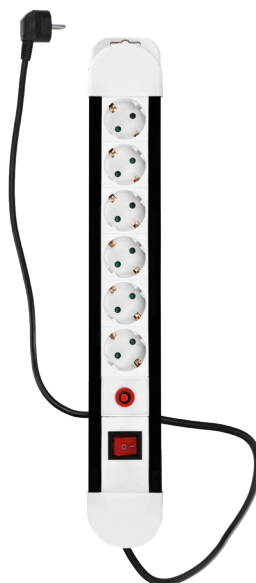

# BIGAN S White Black 6-WAY 5m

EDO777604

## Extension cord BIGAN S White Black 6-WAY 5m

SPECIFICATIONS	EDO777602
Application:	inside
Colour:	white and black
Socket type:	F (Schuko)
Number of sockets:	6
Switch:	Yes
Children Protection:	Yes
Overload protection:	Yes
Plug type:	F (Schuko)
Plug material:	PVC
Length of wire [m]:	5m
Cross-section [mm²]:	1,5mm2
Cable type:	H05VV-F
Ground:	Yes
Isolation material:	PP plastic
Insulation fire resistance class:	V-0
Case Material:	PP plastic
TECHNICAL DATA	
Voltage [V]:	230V
Current [A]:	16 A
Max load [W]:	3500W
Frequency [Hz]:	50Hz
IP:	IP20
Protection class:	I
Environmental conditions [°C]:	-5...35 °C
Dimensions of housing [mm]:	480x43x70mm
LOGISTIC DATA	
Weight [g]:	1013g
Collective packaging [pcs.]:	20pcs.
EAN	