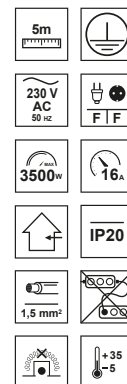

# BIGAN S White Black 6-WAY 5m

EDO777604

## Extension cord BIGAN S White Black 6-WAY 5m

SPECIFICATIONS	EDO777602
Application:	inside
Colour:	white and black
Socket type:	F (Schuko)
Number of sockets:	6
Switch:	Yes
Children Protection:	Yes
Overload protection:	Yes
Plug type:	F (Schuko)
Plug material:	PVC
Length of wire [m]:	5m
Cross-section [mm²]:	1,5mm2
Cable type:	H05VV-F
Ground:	Yes
Isolation material:	PP plastic
Insulation fire resistance class:	V-0
Case Material:	PP plastic
TECHNICAL DATA	
Voltage [V]:	230V
Current [A]:	16 A
Max load [W]:	3500W
Frequency [Hz]:	50Hz
IP:	IP20
Protection class:	I
Environmental conditions [°C]:	-5...35 °C
Dimensions of housing [mm]:	480x43x70mm
LOGISTIC DATA	
Weight [g]:	1013g
Collective packaging [pcs.]:	20pcs.
EAN	